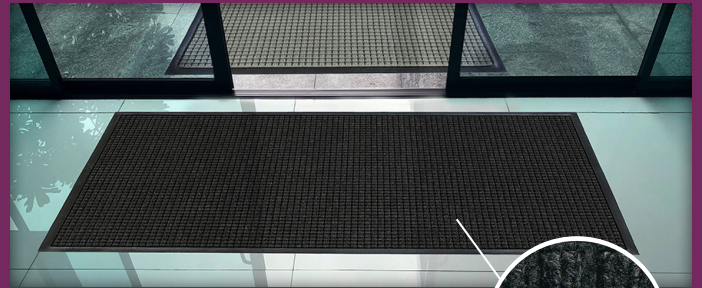

MATWORKS

COMPREHENSIVE FLOORING SOLUTIONS

Retail

Learn how MatWorks can help you reduce operational costs with brand approved, customizable mats that help reduce risks, provide superior comfort, and protect your floors.

ENTRYWAY

1. REPP-Tile™
2. ProGrate
3. MatShield™
4. Ambassador

SAFETY

1. WaterHog®
2. Sure Stride®
3. Diamond II Logo
4. Zephyr

SUSTAINABILITY

1. GeckoGrip
2. Luxury Vinyl Tile/Plank (LVT/LVP)
3. ColorStar®